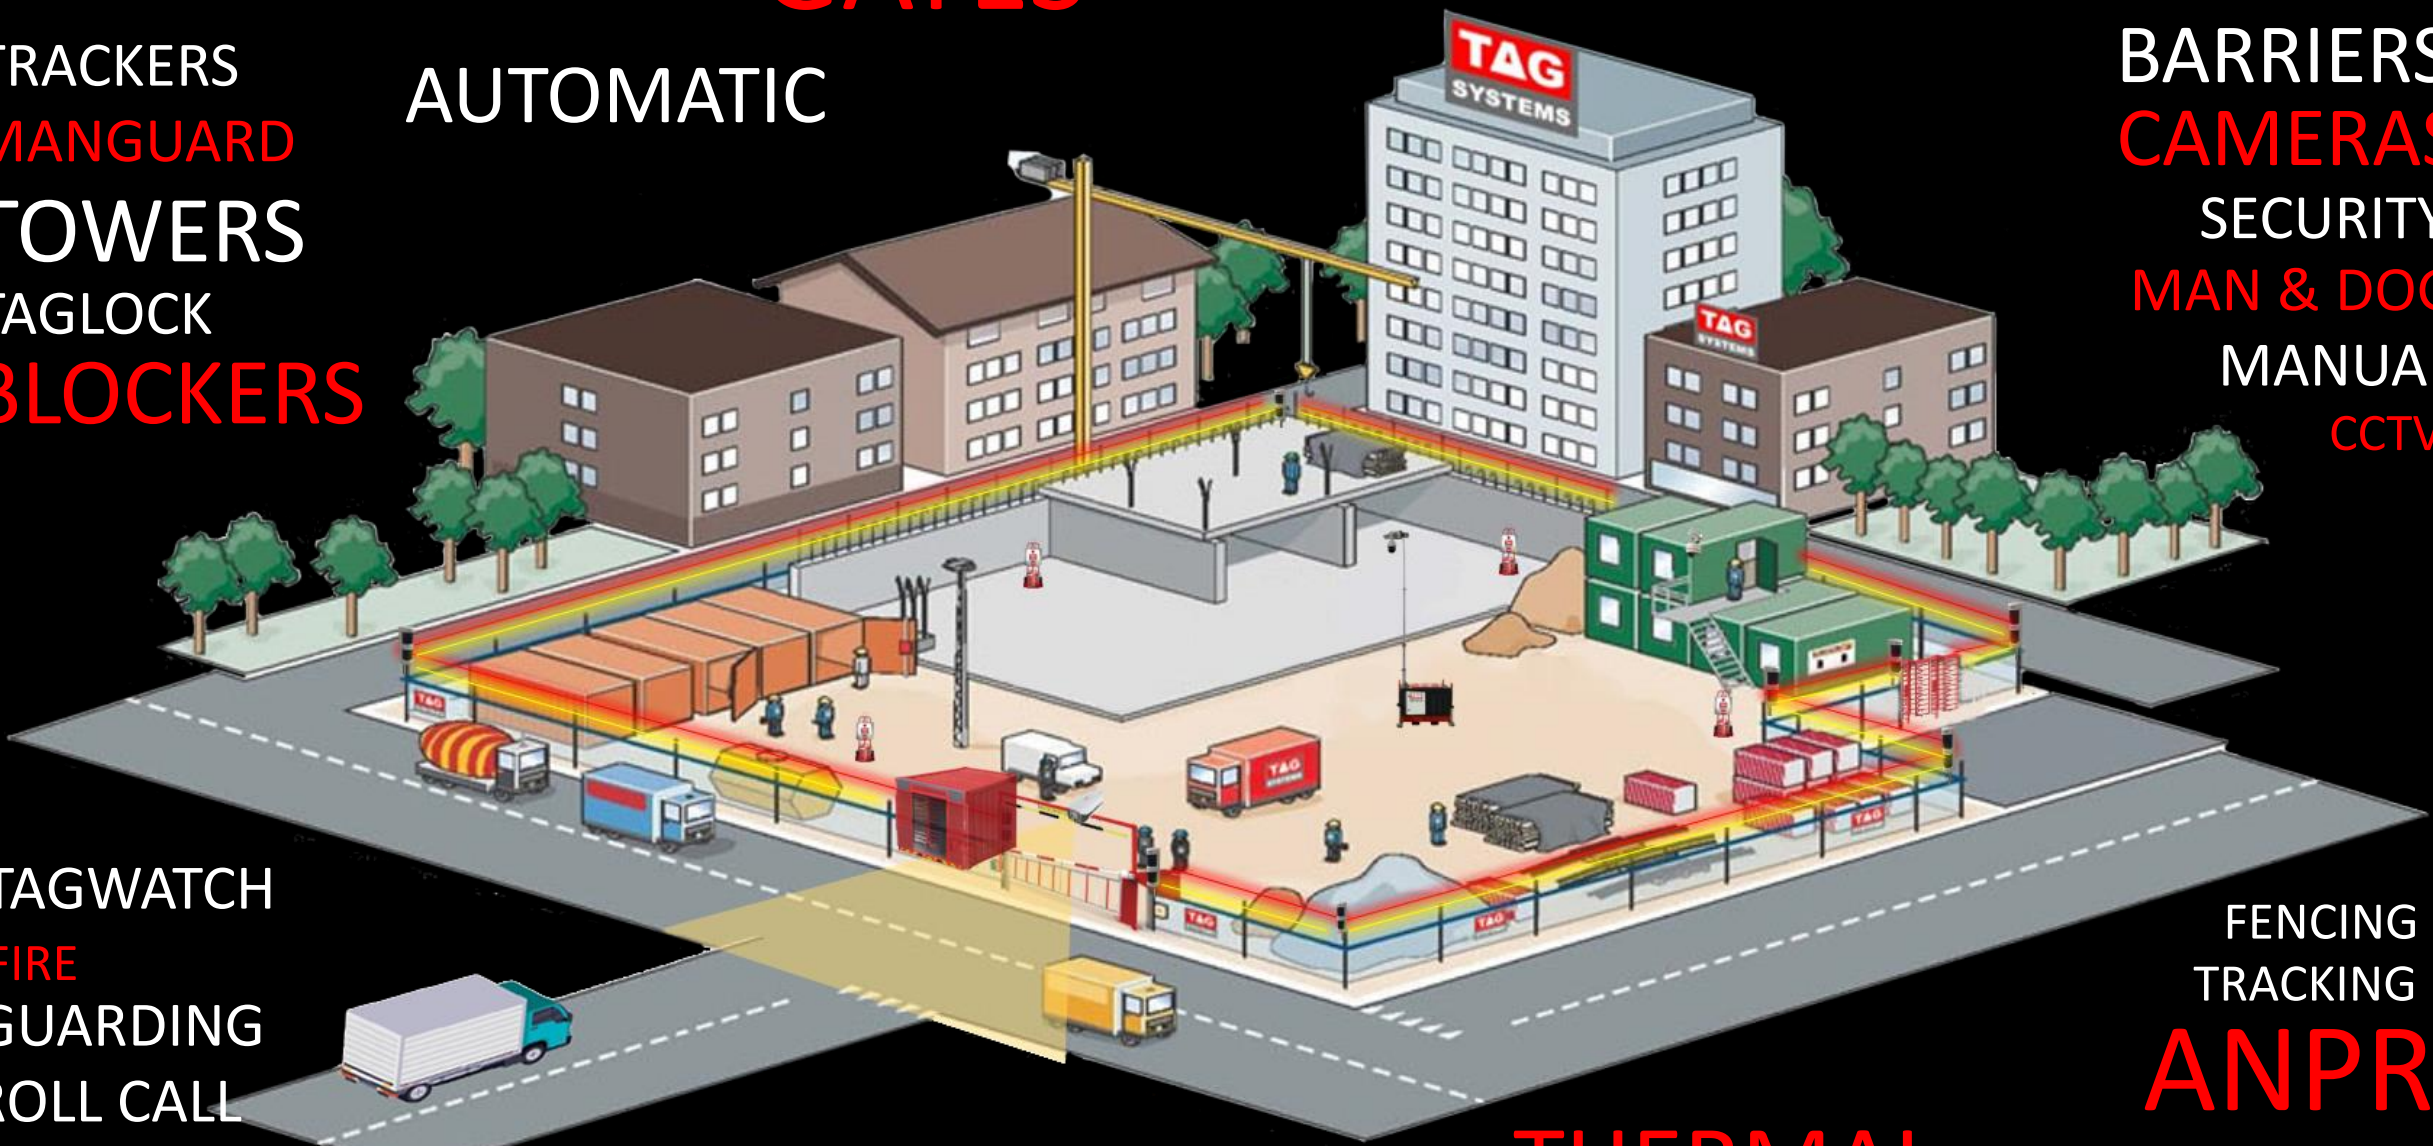

BOX TURNSTILES

GATES

PERMANENT

TOTAL SOLUTION

TRACKERS

AUTOMATIC

MANGUARD

BARRIERS

TOWERS

CAMERAS

TAGLOCK

SECURITY

BLOCKERS

MAN & DOG

MANUAL

CCTV

TEMPORARY

THERMAL

ACCESS CONTROL

OPEN TURNSTILES

FIRESTATION

TIMELAPSE

SAFE

FACIAL RECOGNITION

Keyless GPS Tag Lock

- Remote Access – Requires no key to open, Can be remotely accessed from a PC or Mobile device
- Alerts in Real time – Alerts in any breach to tamper or damage the lock
- Connects to external sensors using Bluetooth Connectivity
- Continually transmits its location through GPS
- Multiuser ID's – Unique ID's block unauthorized use
- Flexible Shackle