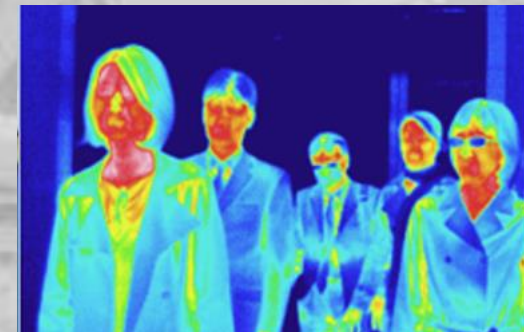

Biometric, Facial Monitoring and Thermal detection

Biometric, Facial Monitoring and Thermal detection

- CSCS Integration
- Pre-Enrolment
- Co2 Reporting
- Time & attendance
- Fire Roll Call
- Your Face is the Key
- Day or Night no problem
- Live Face Detection
- Multi RFID Card reading
- Realtime body temperature monitoring Camera
- High sensitivity sensor
- Temperature range 30°C to 40°C ±0.5 °C